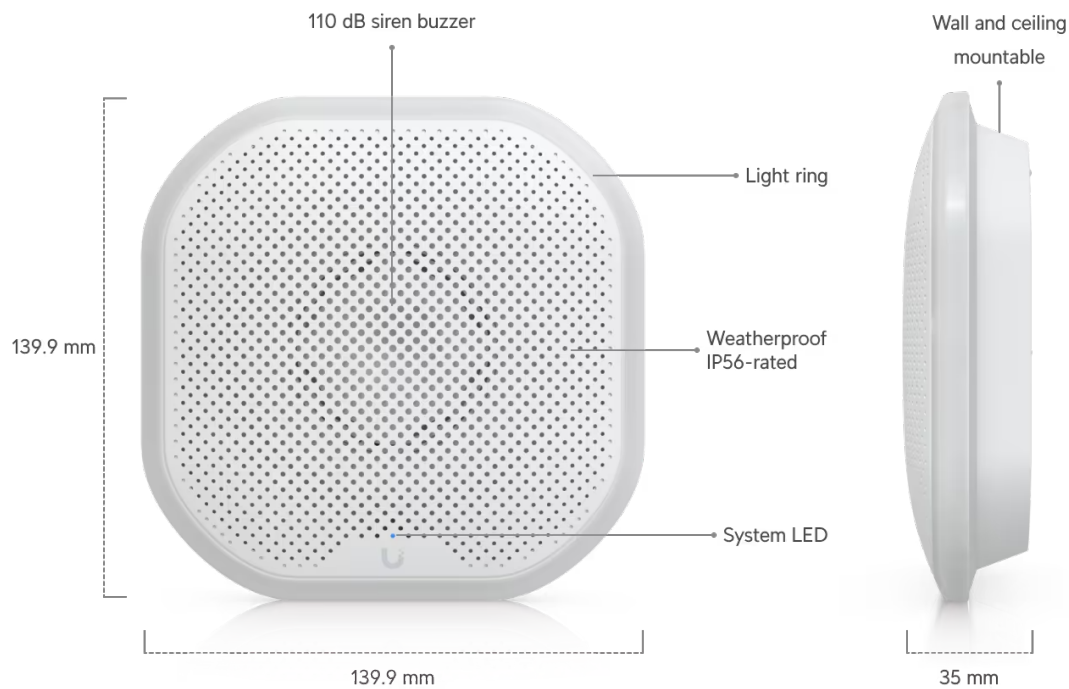

Siren

USL-Siren

Overview

Dimensions	139.9 x 139.9 x 35 mm (5.5 x 5.5 x 1.4")
Mounting	Wall, ceiling mounting plate (Included)

Mechanical

Weight	345 g (12.2 oz)
Enclosure Material	Aluminum alloy, polycarbonate
Weatherproofing	IP56

Hardware

Power Method	(4) CR123A batteries 12–24V DC
Max. Power Consumption	5W
Input Terminals	(1) Power input (1) Signal input
Connectivity	SuperLink (Proprietary)
Buzzer	✓
Antenna Gain	
• SuperLink	2 dBi
Max. TX Power	
• SuperLink	14 dBm
Operating Frequency	
• US	915.6–927.6 MHz
• EU	865.1–869.5 MHz
Max. Range	
• SuperLink	2 km (1.2 mi)
LEDs	
• System	R/G/B/W
• Light Ring	R/G/B/W
Buttons	(1) Power (1) Factory reset (1) Tamper switch
Ambient Operating Temperature	-30 to 50° C (-22 to 122° F)
Ambient Operating Humidity	5 to 90% noncondensing
Certifications	FCC, IC, CE